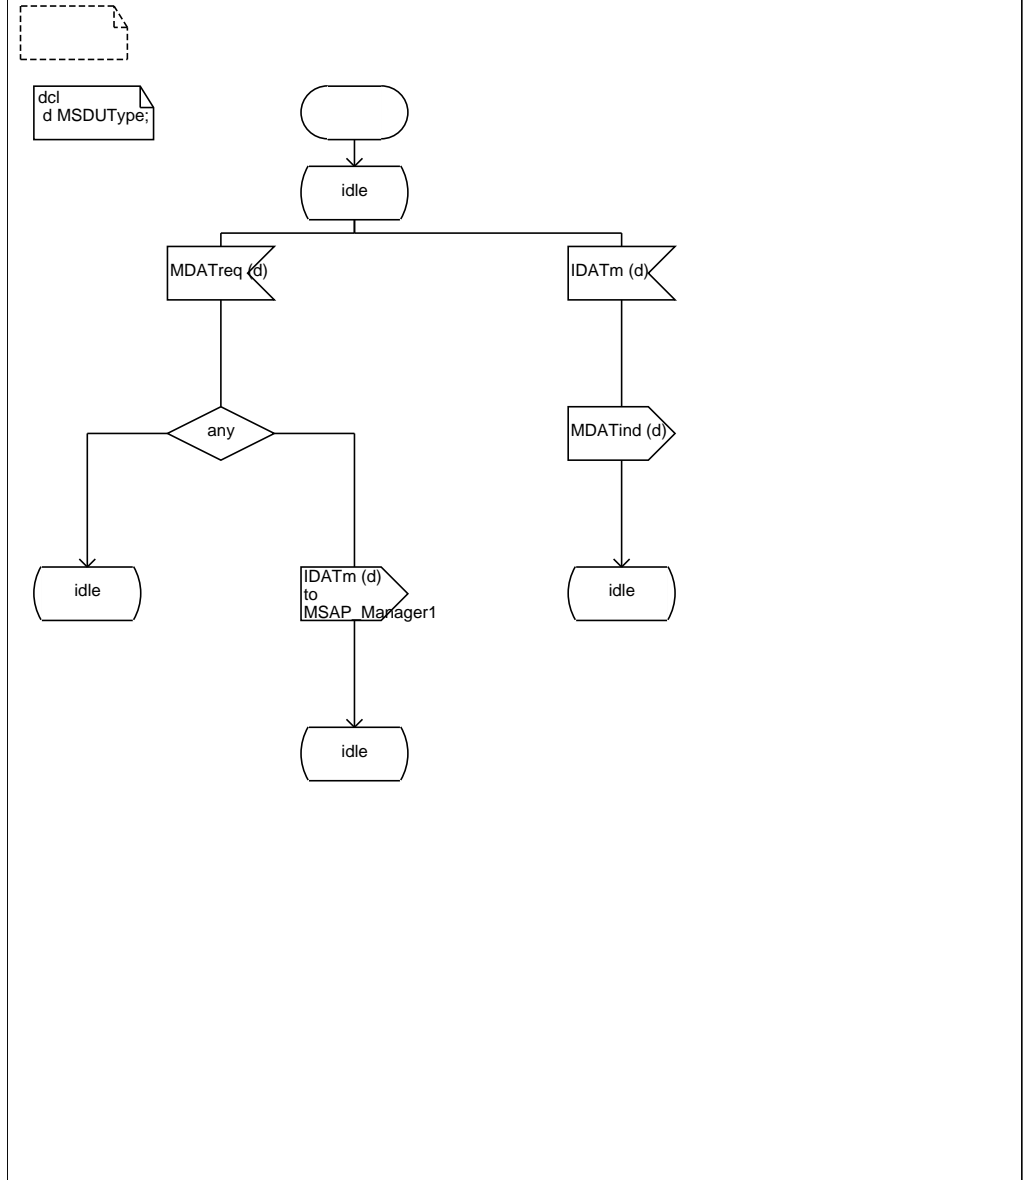

Process MSAP_Manager1

MSAP_Manager(1)

Process MSAP_Manager2

MSAP_Manager2(1)

Process Initiator

1(2)

dcl
 counter Integer,
 d ISDUType,
 num, number Sequencenumber:=0;
 timer T;
 synonym p Duration = 5;

Process Initiator

2(2)

Process Responder

Responder(1)

Process ISAP_Manager_Ini

ISAP_Manager_Ini(1)

dcl d ISDUType;