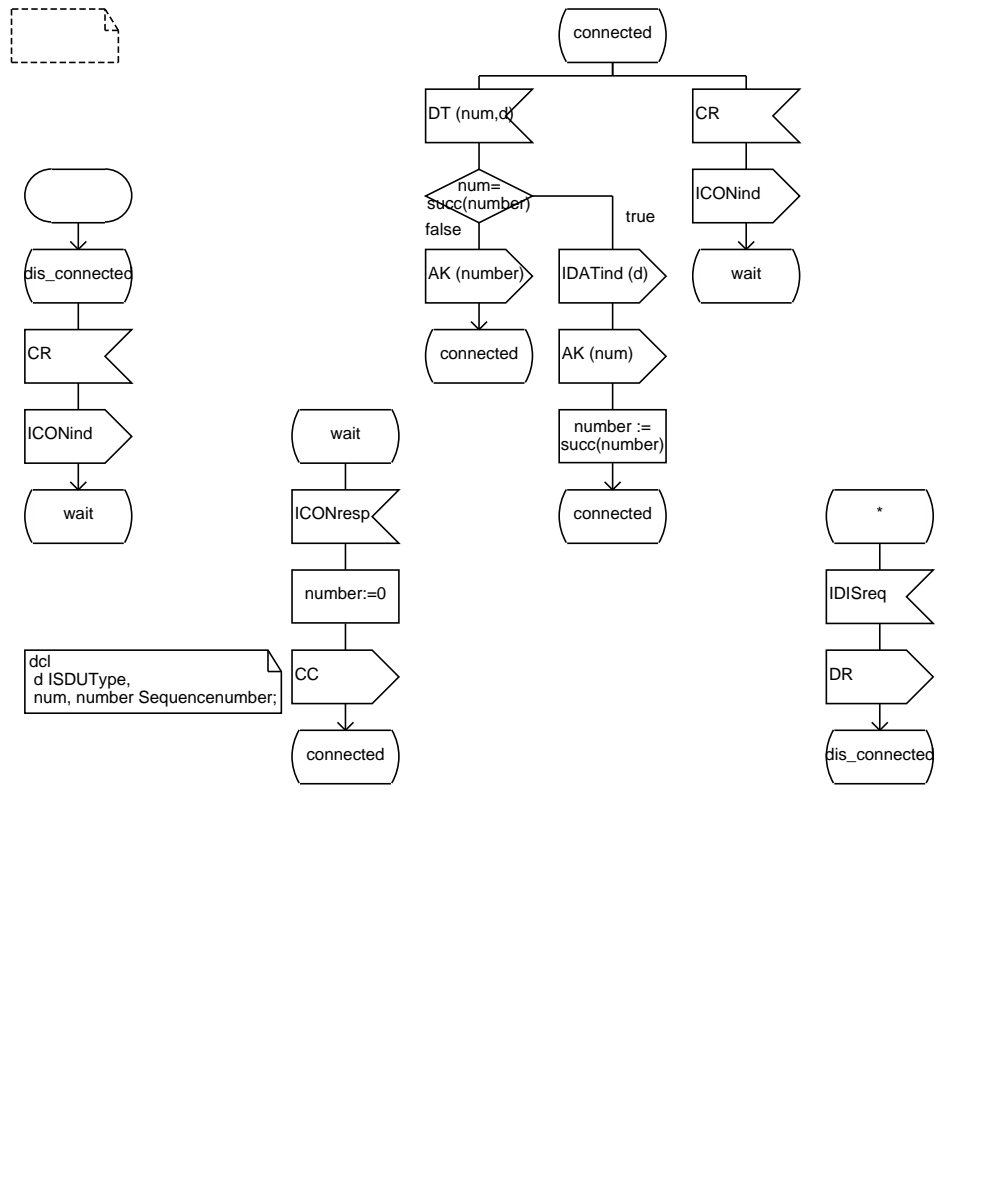

Process MSAP_Manager1

MSAP_Manager(1)

Process MSAP_Manager2

MSAP_Manager2(1)

Process Initiator

1(2)

dcl
 counter Integer,
 d ISDUType,
 num, number Sequencenumber:=0;
 timer T;
 synonym p Duration = 5;

Process Initiator

2(2)

Process Responder

Responder(1)

Process ISAP_Manager_Ini

ISAP_Manager_Ini(1)

dcl d ISDUType;