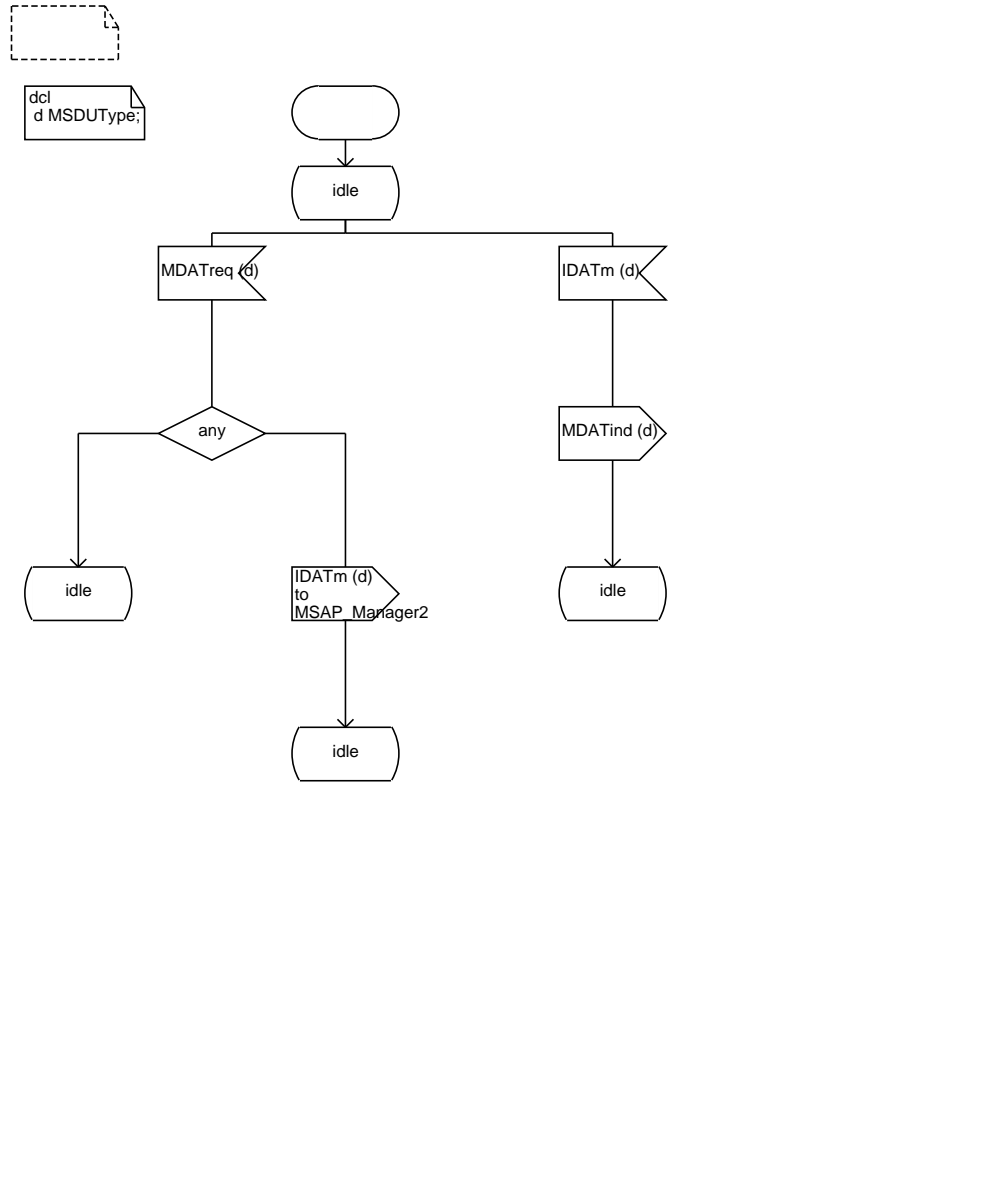

Process MSAP_Manager1

MSAP_Manager(1)

Process MSAP_Manager2

MSAP_Manager2(1)

Process Initiator

1(2)

dcl
 counter Integer,
 d ISDUType,
 num, number Sequencenumber:=0;
 timer T;
 synonym p Duration = 5;

Process Initiator

2(2)

Process Responder

Responder(1)

Process ISAP_Manager_Ini

ISAP_Manager_Ini(1)

dcl d ISDUType;