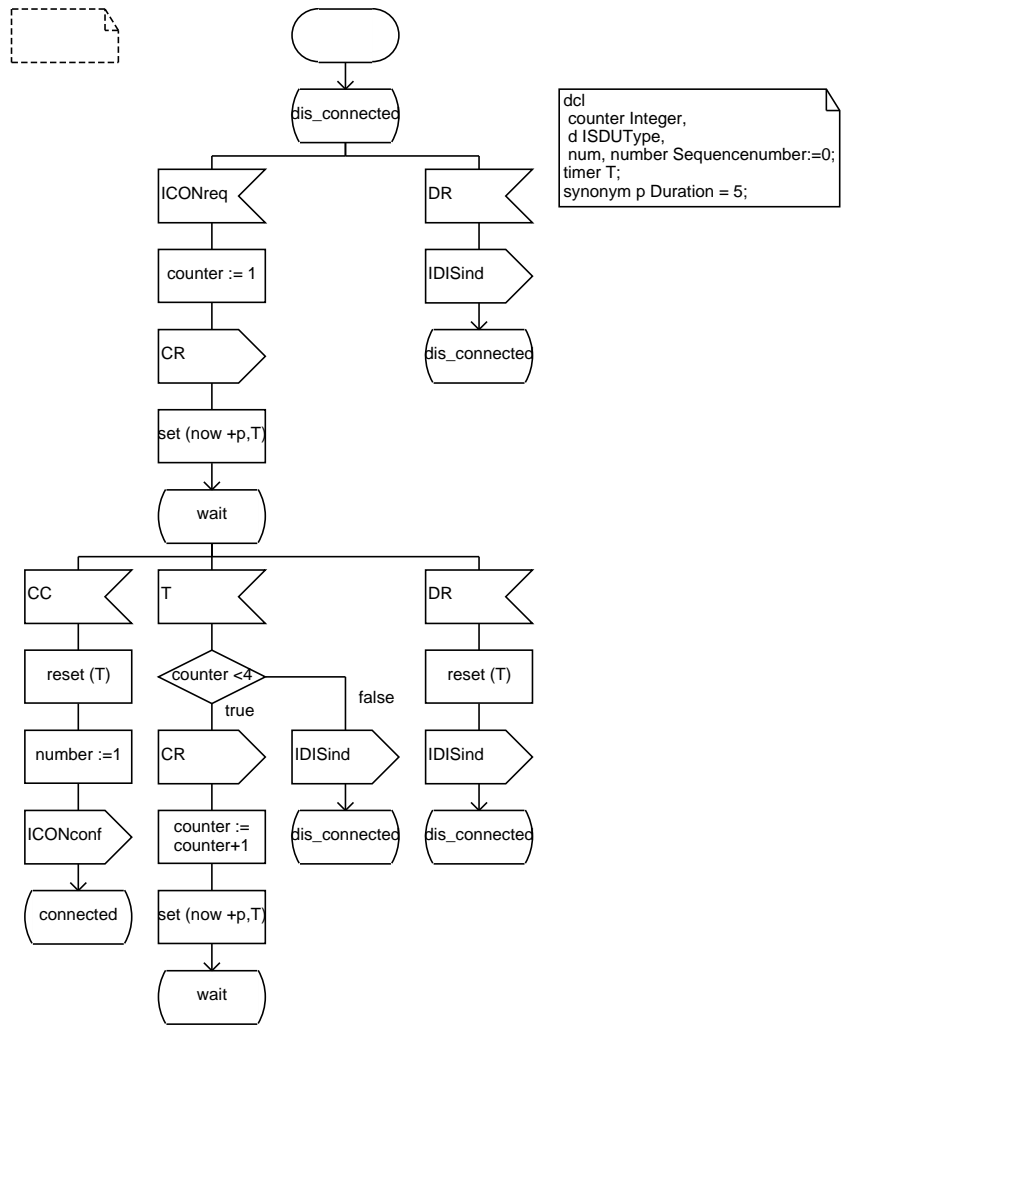

Process MSAP_Manager1

MSAP_Manager(1)

Process MSAP_Manager2

MSAP_Manager2(1)

Process Initiator

1(2)

dcl
 counter Integer,
 d ISDUType,
 num, number Sequencenumber:=0;
 timer T;
 synonym p Duration = 5;

Process Initiator

2(2)

Process Responder

Responder(1)

Process ISAP_Manager_Ini

ISAP_Manager_Ini(1)

dcl d ISDUType;