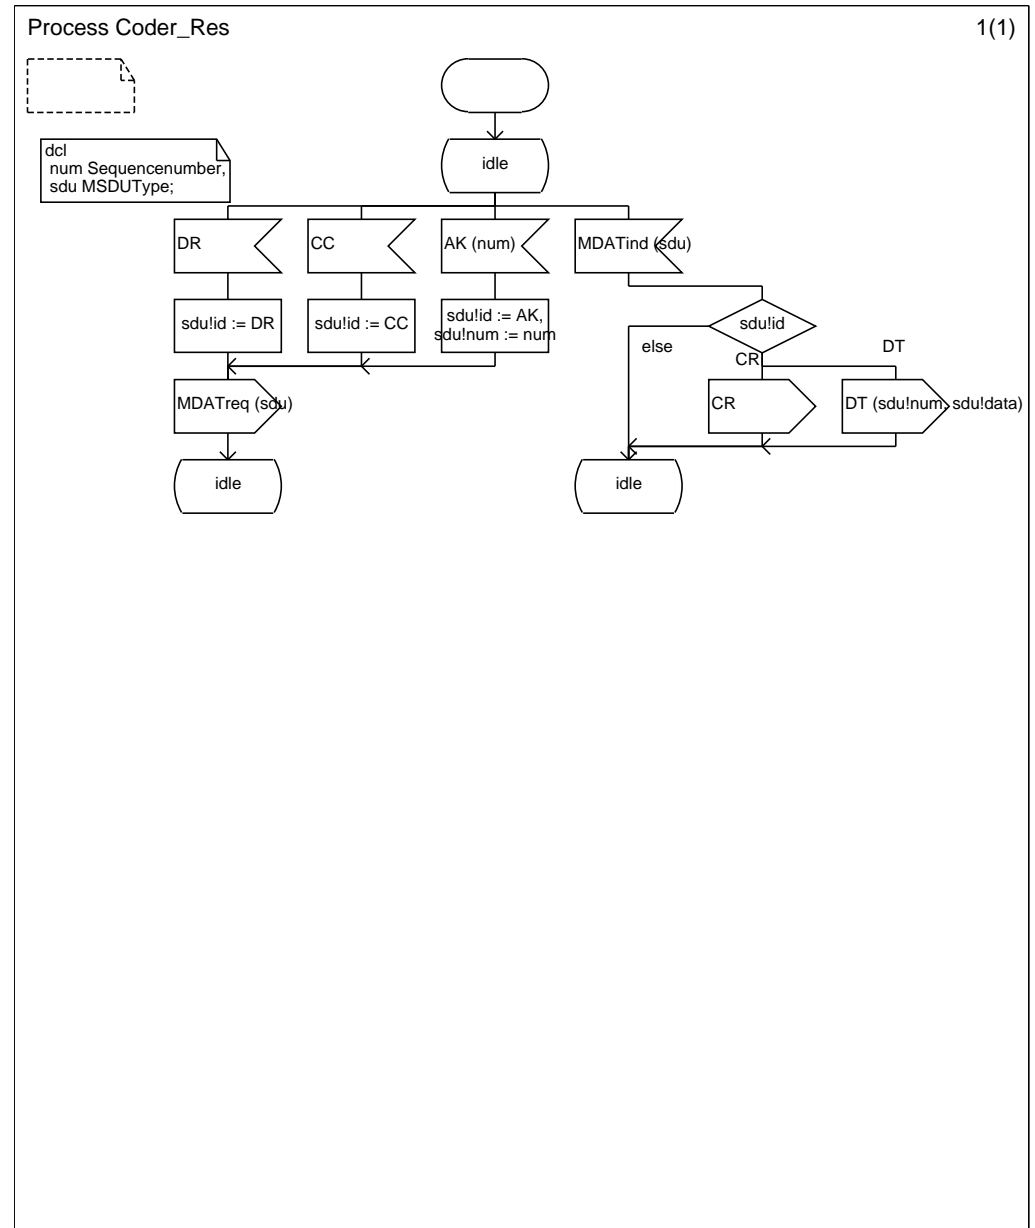

Process MSAP_Manager1

MSAP_Manager(1)

Process MSAP_Manager2

MSAP_Manager2(1)

Process Initiator

1(2)

dcl
 counter Integer,
 d ISDUType,
 num, number Sequencenumber:=0;
 timer T;
 synonym p Duration = 5;

Process Initiator

2(2)

Process Responder

Responder(1)

Process ISAP_Manager_Ini

ISAP_Manager_Ini(1)

dcl d ISDUType;