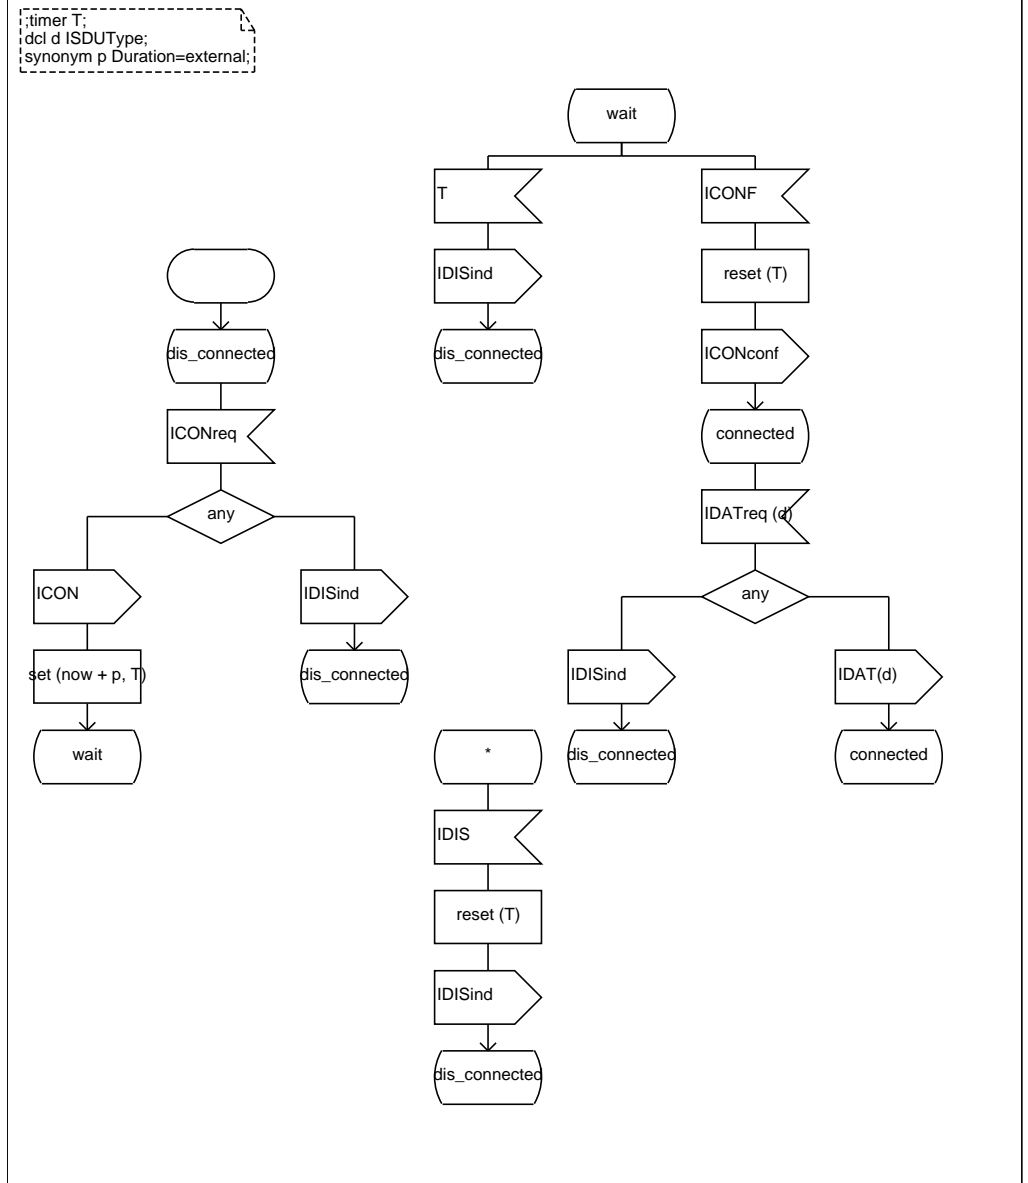

Process MSAP_Manager1

MSAP_Manager(1)

Process MSAP_Manager2

MSAP_Manager2(1)

Process Initiator

1(2)

dcl
 counter Integer,
 d ISDUType,
 num, number Sequencenumber:=0;
 timer T;
 synonym p Duration = 5;

Process Initiator

2(2)

Process Responder

Responder(1)

Process ISAP_Manager_Ini

ISAP_Manager_Ini(1)

dcl d ISDUType;