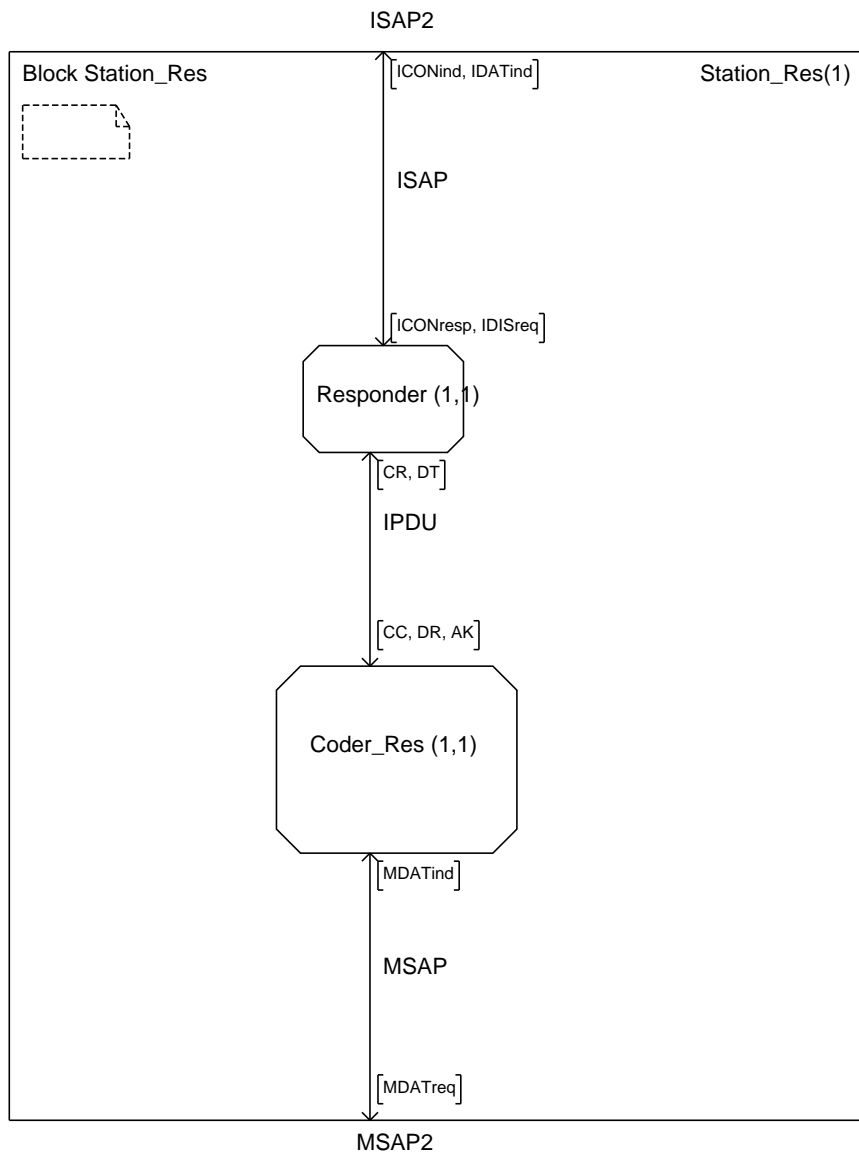

Process MSAP_Manager1

MSAP_Manager(1)

Process MSAP_Manager2

MSAP_Manager2(1)

Process Initiator

1(2)

dcl
 counter Integer,
 d ISDUType,
 num, number Sequencenumber:=0;
 timer T;
 synonym p Duration = 5;

Process Initiator

2(2)

Process Responder

Responder(1)

Process ISAP_Manager_Ini

ISAP_Manager_Ini(1)

dcl d ISDUType;