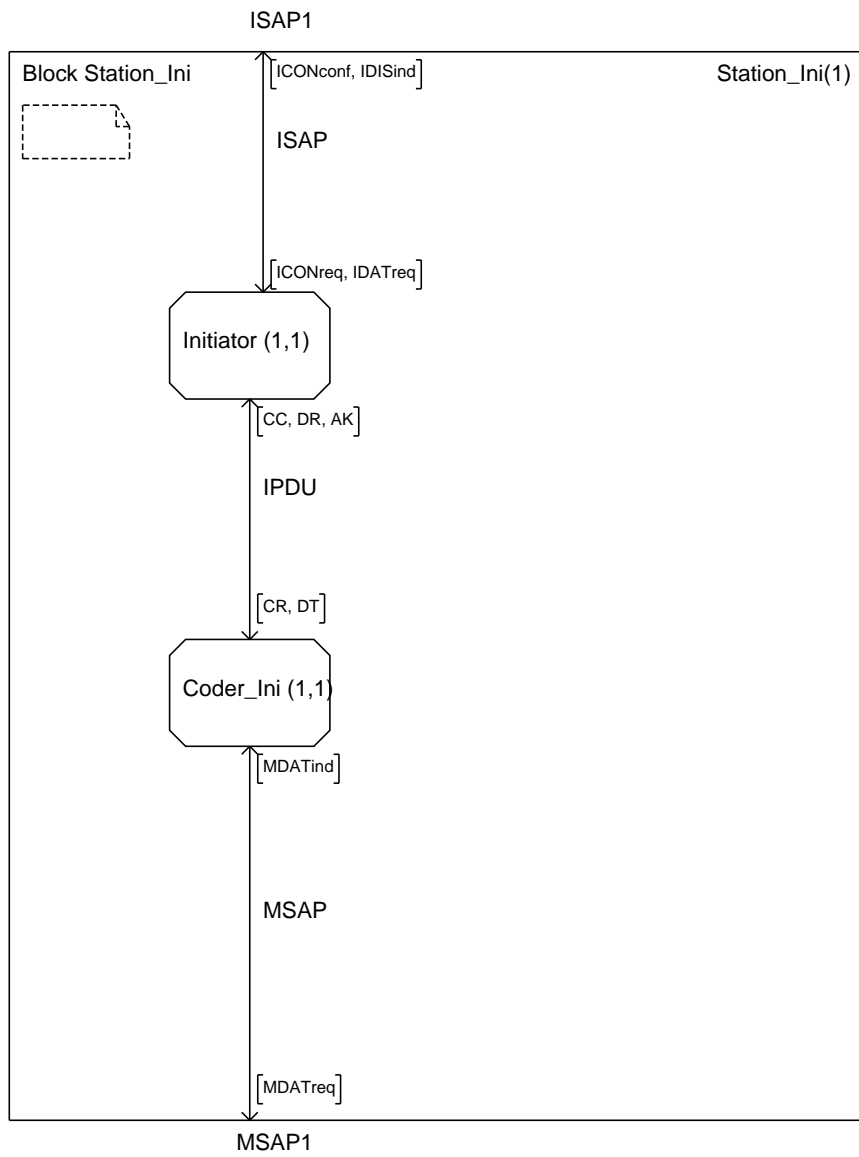

Process MSAP_Manager1

MSAP_Manager(1)

Process MSAP_Manager2

MSAP_Manager2(1)

Process Initiator

1(2)

dcl
 counter Integer,
 d ISDUType,
 num, number Sequencenumber:=0;
 timer T;
 synonym p Duration = 5;

Process Initiator

2(2)

Process Responder

Responder(1)

Process ISAP_Manager_Ini

ISAP_Manager_Ini(1)

dcl d ISDUType;