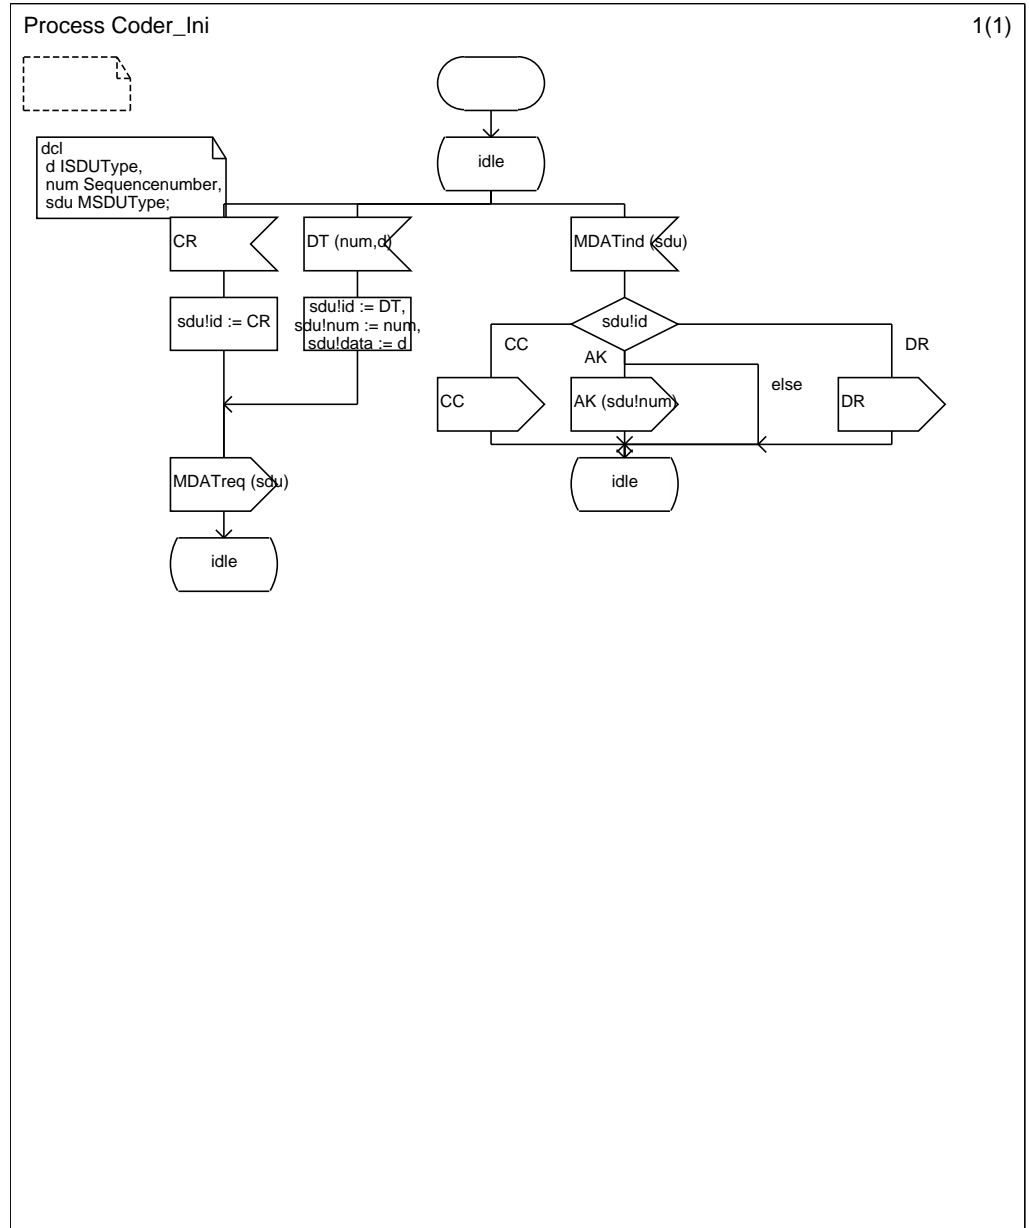

Process MSAP_Manager1

MSAP_Manager(1)

Process MSAP_Manager2

MSAP_Manager2(1)

Process Initiator

1(2)

dcl
 counter Integer,
 d ISDUType,
 num, number Sequencenumber:=0;
 timer T;
 synonym p Duration = 5;

Process Initiator

2(2)

Process Responder

Responder(1)

Process ISAP_Manager_Ini

ISAP_Manager_Ini(1)

dcl d ISDUType;