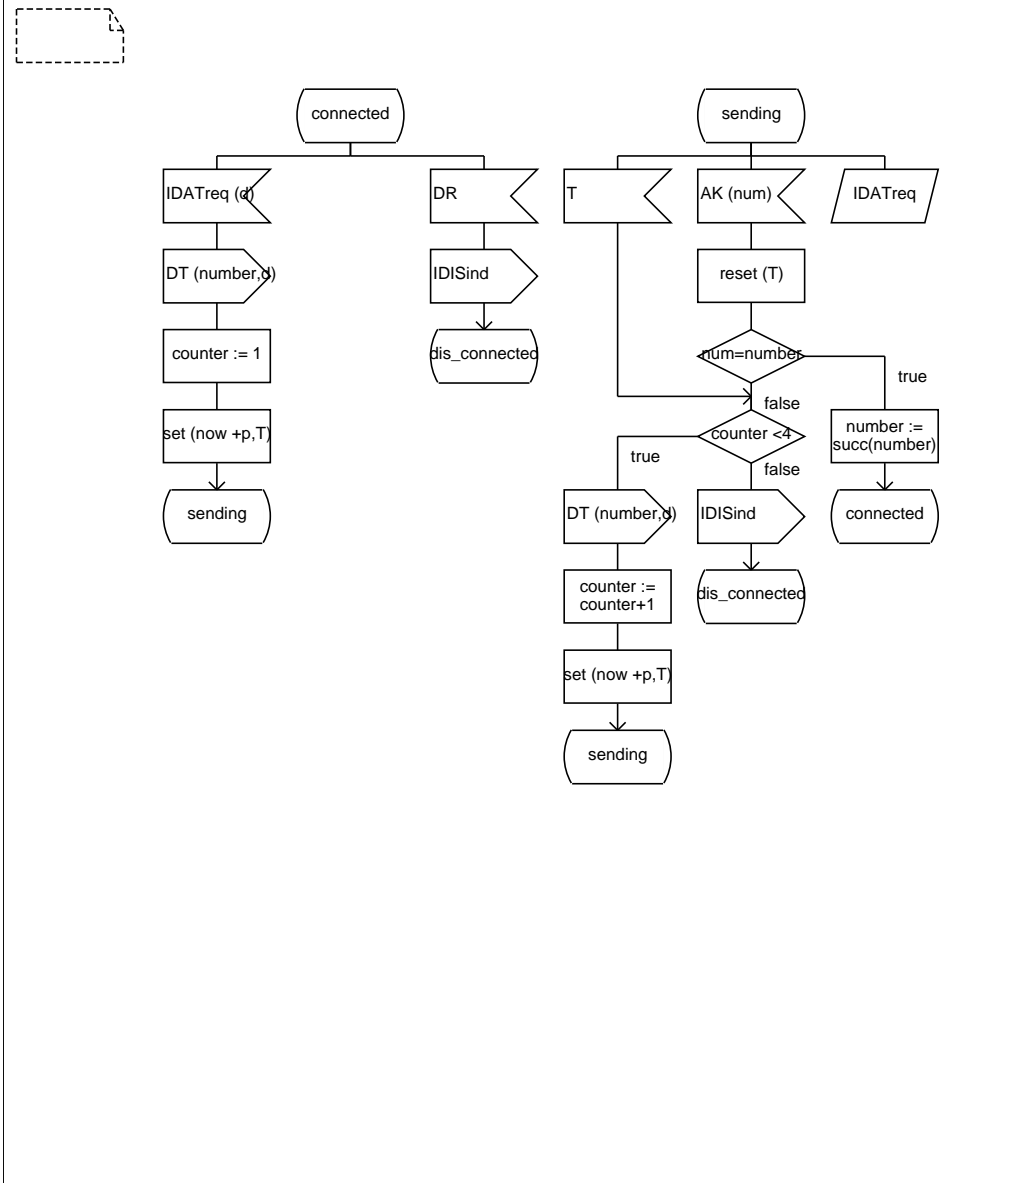

Process MSAP_Manager1

MSAP_Manager(1)

Process MSAP_Manager2

MSAP_Manager2(1)

Process Initiator

1(2)

dcl
 counter Integer,
 d ISDUType,
 num, number Sequencenumber:=0;
 timer T;
 synonym p Duration = 5;

Process Initiator

2(2)

Process Responder

Responder(1)

Process ISAP_Manager_Ini

ISAP_Manager_Ini(1)

dcl d ISDUType;